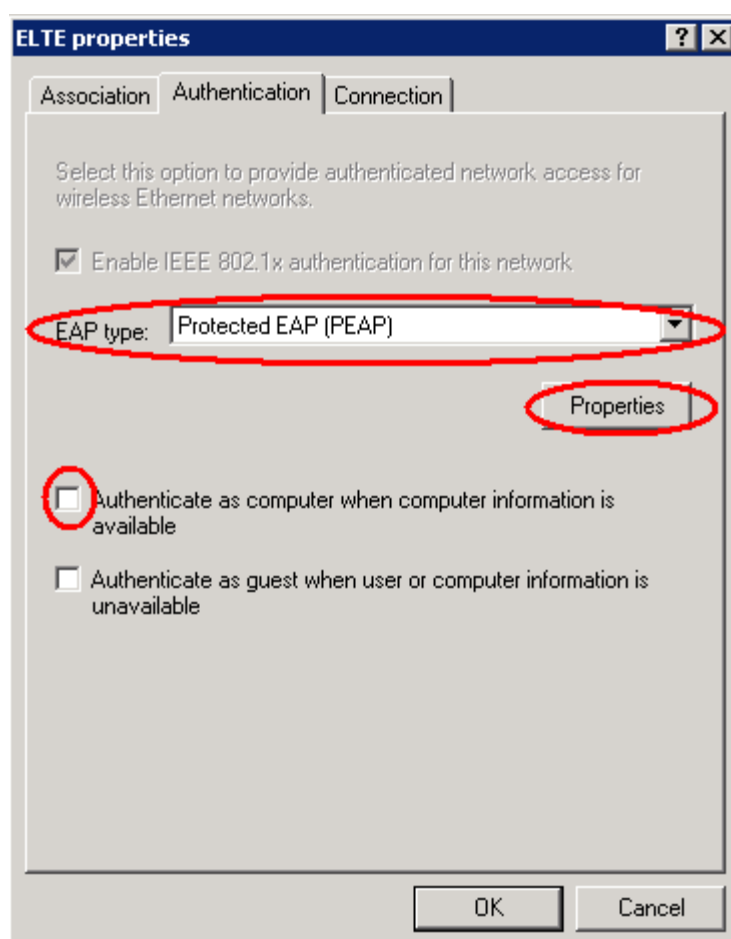

Now select the "Authentication" tab. Here set the "EAP type" to "Protected EAP (PEAP)", and deselect the "Authenticate as computer..." and the "Authenticate as guest..." property.

Click the "Property" button.