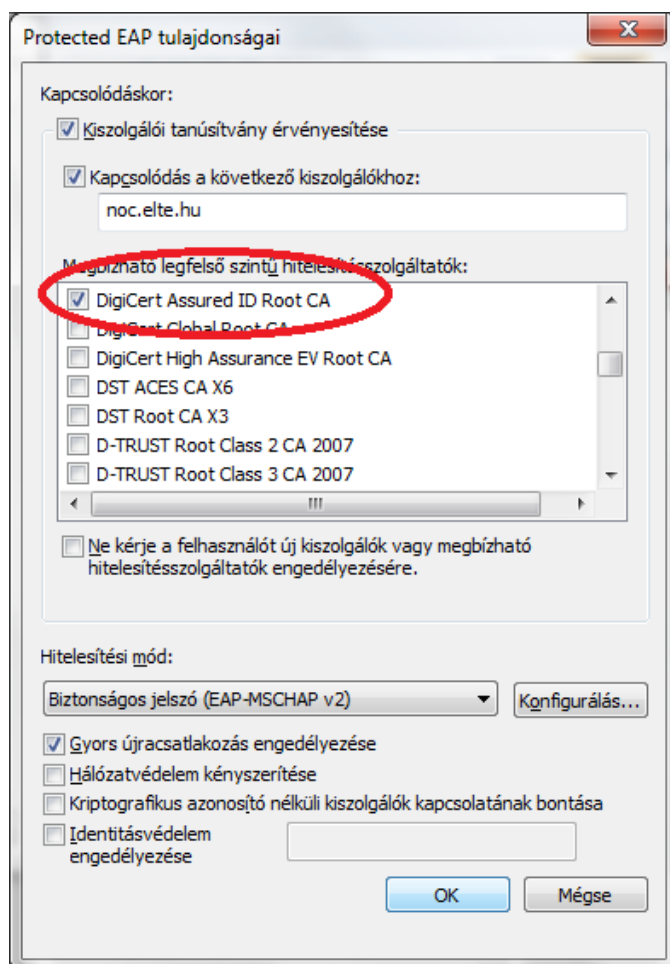

Now select the "Authentication" tab. Here set the "EAP type" to "Protected EAP (PEAP)", and deselect the "Authenticate as computer..." and the "Authenticate as guest..." property.

Click the "Property" button.

Firstly mark the "Validate server certificate" option .

Secondly find and mark the " DigiCert Assured ID Root CA " what you can find in the "Trusted Root Certification Authorities" list.

Thirdly set the "Select Authentication Method" to "Secured password (EAP-MSCHAP v2) ". After that click the "Configure..." button.