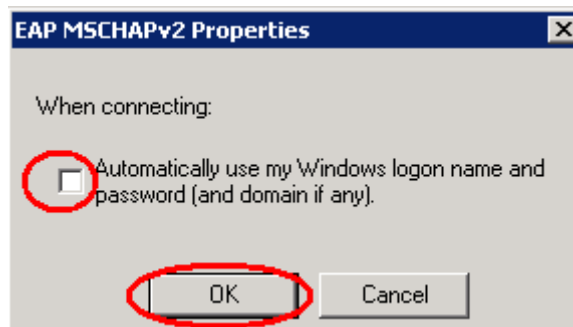

Cím: 1117 Budapest, Pázmány Péter sétány 1/A, 6. emelet 6.127 szoba
1088 Budapest, Múzeum körút 4/C, Alagsor 61/A. szoba

Telefon: 372-2500/6800

Fax: 372-2500/6741, 372-2991

E-mail: operator@elte.hu

Honlap: iig.elte.hu

Deselect the "Automatically use my Windows logon name and password (and domain if any)."

Finally click OK to any open dialog boxes.

If you make these settings you can connect to the ELTE's wireless network. After connecting you must type your username and password. At first connection maybe you must accept ELTE's authentication certification.